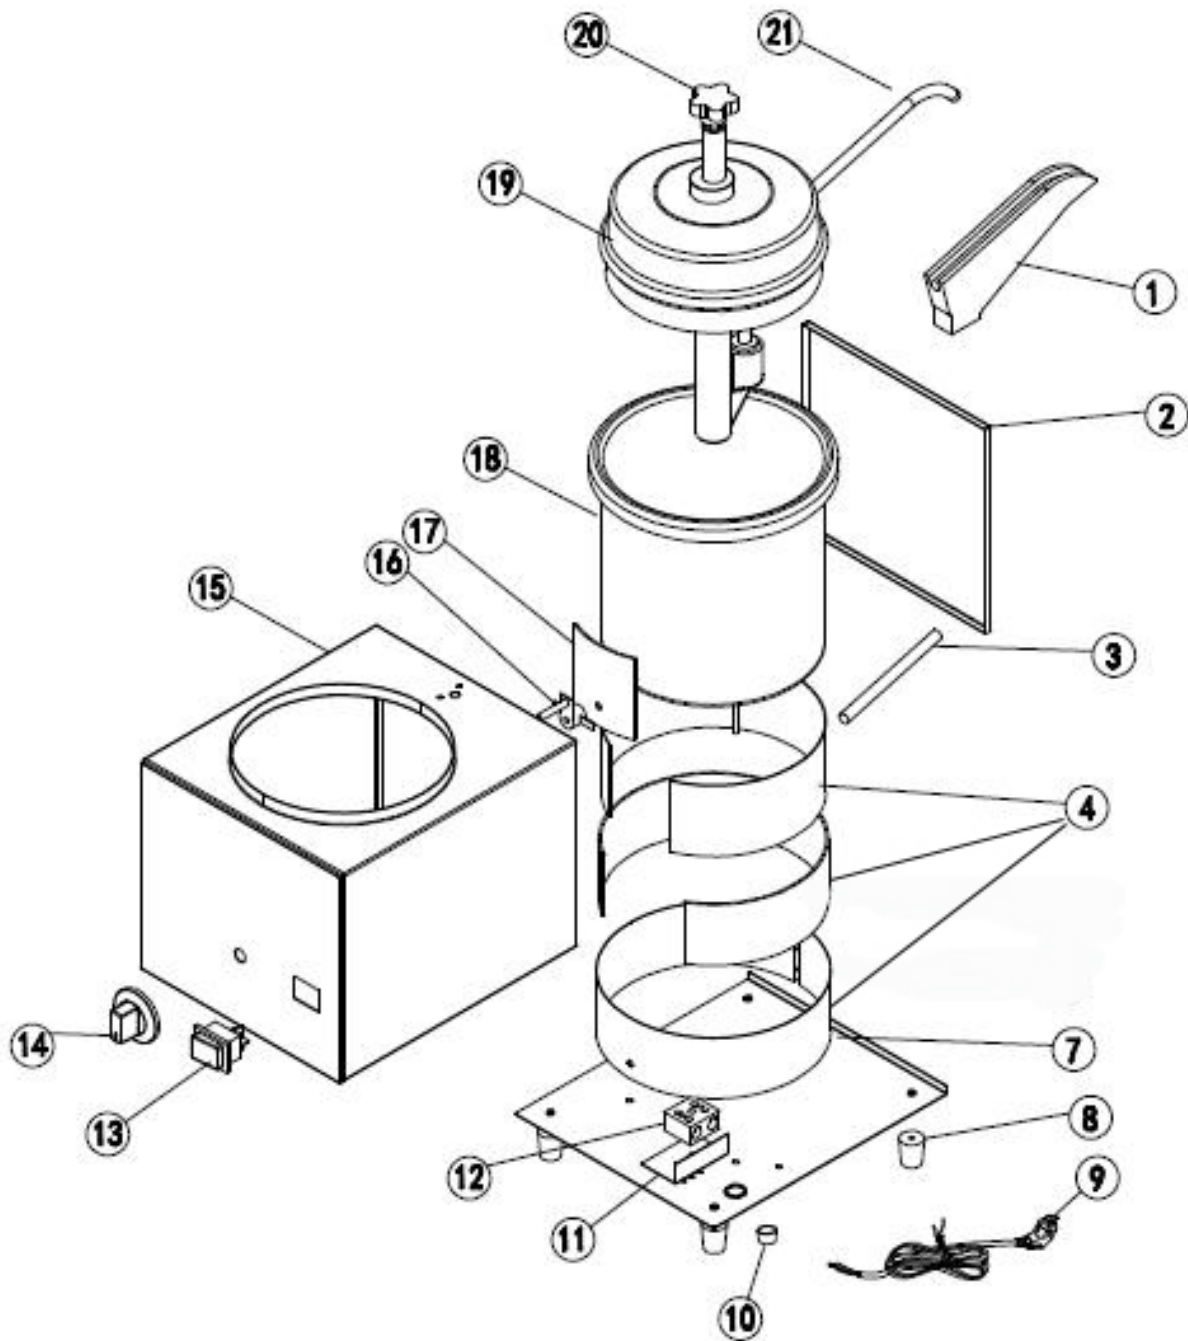

Parts Breakdown

Model FW-CN-0004 44310

Parts Breakdown

Model FW-CN-0004 44310

Item No.	Description	Position	Item No.	Description	Position	Item No.	Description	Position
67205	Heating Spout for 44310	1	67212	Wire Buckle for 44310	10	67219	Heat Conduction Plate for 44310	17
67206	Rear Board for 44310	2	67213	Insulation Plate for 44310	11	67220	Drum for 44310	18
67207	Heating Pipe for 44310	3	67214	Terminal for 44310	12	67221	Lid for 44310	19
67208	Heat Conduction Ring for 44310	4	67215	Switch for 44310	13	67222	Pump Assembly for 44310	20
67209	Bottom Board for 44310	7	67216	Temperature Knob for 44310	14	67223	Drain Pipe for 44310	21
62265	Feet for 44310	8	67217	Body Assembly for 44310	15			
67211	Power Cord for 44310	9	67218	Thermostat for 44310	16			